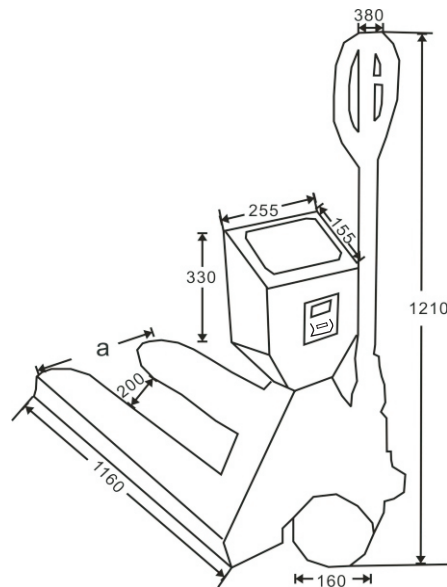

TPS-ec Pallet Scales

EC approved

FEATURES

- Big size LCD display, 52mm digits high, attached white color LED display
- Function include change weighing unit, net/gross shift, pre-tare, Accumulation
- Built-in rechargeable battery, up to 60 hours operate

OPTIONS

- Built-in mini printer

DIMENSION(mm)

Fork Overall Width 555mm

SPECIFICATIONS

Model	TPS-I	TPS-II
Display	52mm LCD display, Attached white color LED display	
Capacity	2000 x 1kg	
ADC	sigma delta	
Keypad	7 keys mechanical	
Operation humidity	0 ~ 80%	
Operate temp	0°C~+40°C	
options	inbuilt printer TPS-11	
Power	Rechargeable battery (6V/10Ah) AC adapter (9V/800mA)	