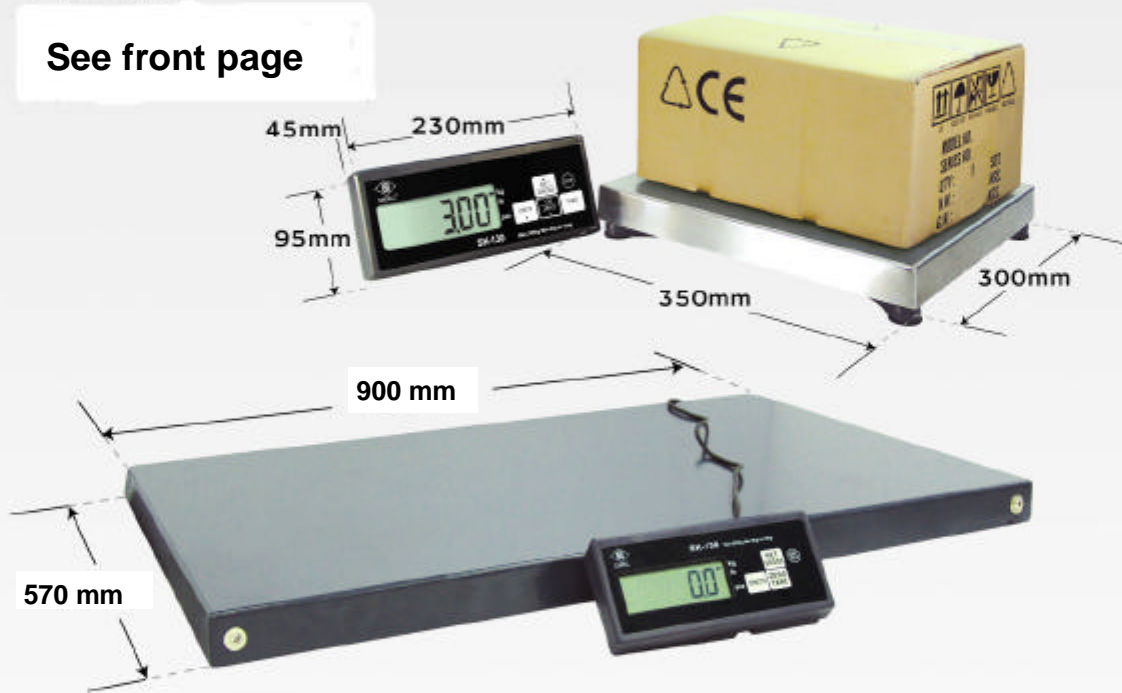

SK-130 Portable Weighing Scale

Features:

- Universal wall/desk mount indicator
- 1/3,000 display resolution
- Large LCD display (digit height 12mm x 25mm)
- Kilogram (kg), gram (g), pound (lb) and ounce (oz) weighing modes selectable
- Auto calibration; Tare function; Auto-zero tracking; Gross/Net indication; Simple Counting
- Hold function; Adjustable gravity value
- Environmental filter setting for better performance
- Low power indication and auto power off
- Dry battery or mains ac adaptor power supply operation
- Large size weigh pan model (SK130- Marked * see below)

Options:

See front page

MODEL	CAPACITY	DIVISION	RESOLUTION
SK130-30	30 kg (60 lb)	10 g	1/3000
SK130-60	60 kg (120 lb)	20 g	1/3000
SK-130-30S	30kg (60lb)	10 g	1/3000
SK-130-60S	60kg (120lb)	20 g	1/3000
SK-130-150 *	150kg (330lb)	50g	1/3000
SK-130-300 *	300kg (660lb)	100 g	1/3000
SK-130-150S *	150kg (330lb)	50 g	1/3000
SK-130-300S *	300kg (660lb)	100 g	1/3000

Models marked with * large platform 900 x 570mm

SK-130 Portable Weighing Scale